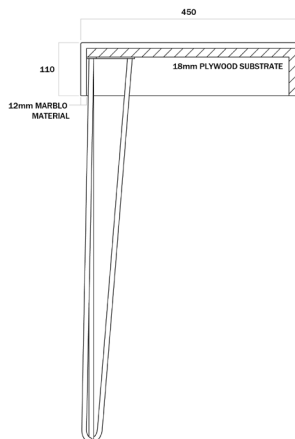

Console MBS 900/1200/1500

| | |
|-------------------------------|--|
| Product code | : MBS900/MBS1200/MBS1500 |
| Colour | : Various |
| Finish | : Semi Gloss |
| Length | : 900mm,1200,1500 |
| Width | : 450mm |
| Height | : 110mm |
| Substrate | : Moisture resistant |
| Hairpin leg | : Solid brass, Stainless Steel, Powder coated Black |
| Waste hole | : 60mm - position as required |
| Tap holes | : 35mm - position as required |
| Measurements can vary +/- 5mm | |

MBS900

MBS1200

MBS1500