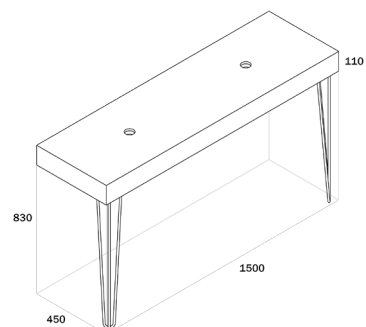

Console MBS 900/1200/1500

Product code	: MBS900/MBS1200/MBS1500
Colour	: Various
Finish	: Semi Gloss
Length	: 900mm,1200,1500
Width	: 450mm
Height	: 110mm
Substrate	: Moisture resistant
Hairpin leg	: Solid brass, Stainless Steel, Powder coated Black
Waste hole	: 60mm - position as required
Tap holes	: 35mm - position as required
Measurements can vary +/- 5mm	

MBS900

MBS1200

MBS1500