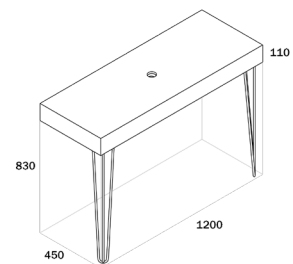

Console MBS 900/1200/1500

Product code	: MBS900/MBS1200/MBS1500
Colour	: Various
Finish	: Semi Gloss
Length	: 900mm,1200,1500
Width	: 450mm
Height	: 110mm
Substrate	: Moisture resistant
Hairpin leg	: Solid brass, Stainless Steel, Powder coated Black
Waste hole	: 60mm - position as required
Tap holes	: 35mm - position as required
Measurements can vary +/- 5mm	

MBS900

MBS1200