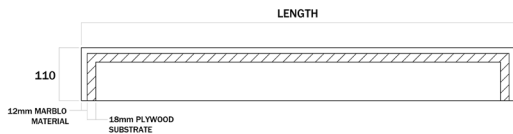

Console MBS 900/1200/1500

| | |
|-------------------------------|--|
| Product code | : MBS900/MBS1200/MBS1500 |
| Colour | : Various |
| Finish | : Semi Gloss |
| Length | : 900mm,1200,1500 |
| Width | : 450mm |
| Height | : 110mm |
| Substrate | : Moisture resistant |
| Hairpin leg | : Solid brass, Stainless Steel, Powder coated Black |
| Waste hole | : 60mm - position as required |
| Tap holes | : 35mm - position as required |
| Measurements can vary +/- 5mm | |