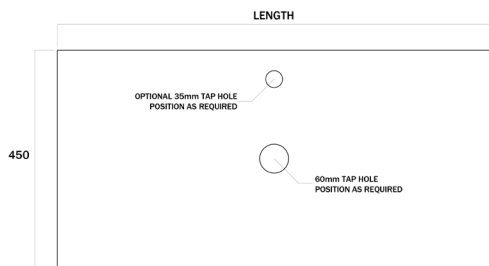

Console MBS 900/1200/1500

| | |
|-------------------------------|--|
| Product code | : MBS900/MBS1200/MBS1500 |
| Colour | : Various |
| Finish | : Semi Gloss |
| Length | : 900mm,1200,1500 |
| Width | : 450mm |
| Height | : 110mm |
| Substrate | : Moisture resistant |
| Hairpin leg | : Solid brass, Stainless Steel, Powder coated Black |
| Waste hole | : 60mm - position as required |
| Tap holes | : 35mm - position as required |
| Measurements can vary +/- 5mm | |