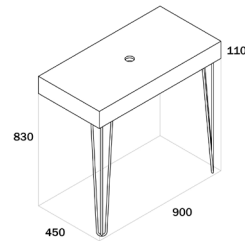

Console MBS 900/1200/1500

| | |
|-------------------------------|--|
| Product code | : MBS900/MBS1200/MBS1500 |
| Colour | : Various |
| Finish | : Semi Gloss |
| Length | : 900mm,1200,1500 |
| Width | : 450mm |
| Height | : 110mm |
| Substrate | : Moisture resistant |
| Hairpin leg | : Solid brass, Stainless Steel, Powder coated Black |
| Waste hole | : 60mm - position as required |
| Tap holes | : 35mm - position as required |
| Measurements can vary +/- 5mm | |